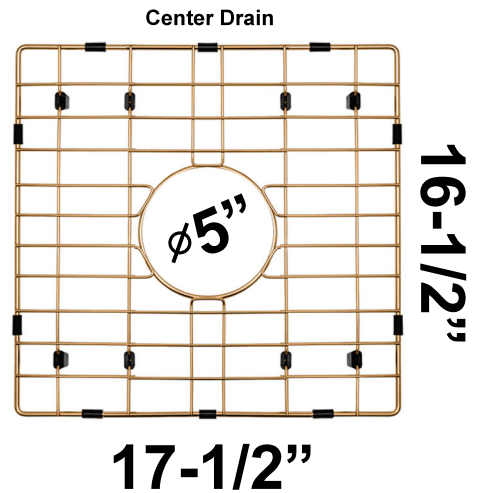

STRICTLY

KITCHEN + BATH

Custom Gold Stainless Steel Kitchen Sink Grid Set

Includes: Sink grid set with rubber protectors around edge and bottom.

Material: 16 Gauge T304 Stainless Steel

Finish/Color: Polished/Gold 

Estimated Grid Dimensions:

Left Grid: 28.5" x 16.5" x 1"

Right Grid: 17.5" x 16.5" x 1"

Shipping: TBD (Approx. 10-20 weeks)

Price & Payment: Private Online Checkout

Dimensions include the bumper guards and feet, and each grid will have a spare set incase any are misplaced or lost