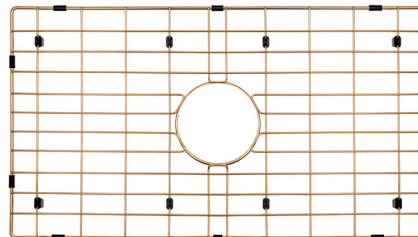

STRICTLY

KITCHEN + BATH

Custom Gold Stainless Steel Kitchen Sink Grid Set

Includes: Sink grid set with rubber protectors around edge and bottom.

Material: 16 Gauge T304 Stainless Steel

Finish/Color: Polished/Gold 

Estimated Grid Dimensions:

Left Grid: 28.5" x 16.5" x 1"

Right Grid: 17.5" x 16.5" x 1"

Shipping: TBD (Approx. 10-20 weeks)

Price & Payment: Private Online Checkout

Dimensions include the bumper guards and feet, and each grid will have a spare set incase any are misplaced or lost