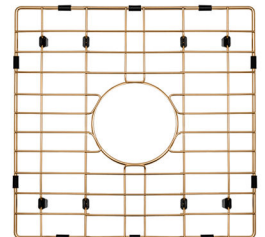

STRICTLY

KITCHEN + BATH

Custom Gold Stainless Steel Kitchen Sink Grid Set

Includes: Sink grid set with rubber protectors around edge and bottom.

Material: 16 Gauge T304 Stainless Steel

Finish/Color: Polished/Gold 

Estimated Grid Dimensions:

Left Grid: 28.5" x 16.5" x 1"

Right Grid: 17.5" x 16.5" x 1"

Shipping: TBD (Approx. 10-20 weeks)

Price & Payment: Private Online Checkout

Dimensions include the bumper guards and feet, and each grid will have a spare set incase any are misplaced or lost