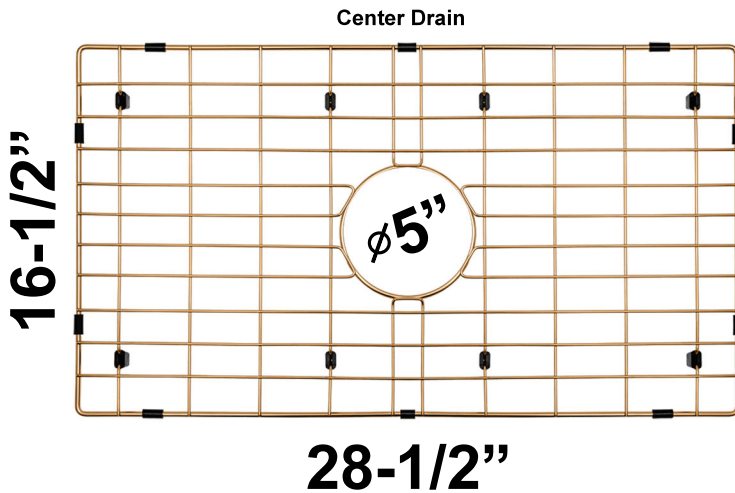

STRICTLY

KITCHEN + BATH

Custom Gold Stainless Steel Kitchen Sink Grid Set

Includes: Sink grid set with rubber protectors around edge and bottom.

Material: 16 Gauge T304 Stainless Steel

Finish/Color: Polished/Gold 

Estimated Grid Dimensions:

Left Grid: 28.5" x 16.5" x 1"

Right Grid: 17.5" x 16.5" x 1"

Shipping: TBD (Approx. 10-20 weeks)

Price & Payment: Private Online Checkout

Dimensions include the bumper guards and feet, and each grid will have a spare set incase any are misplaced or lost