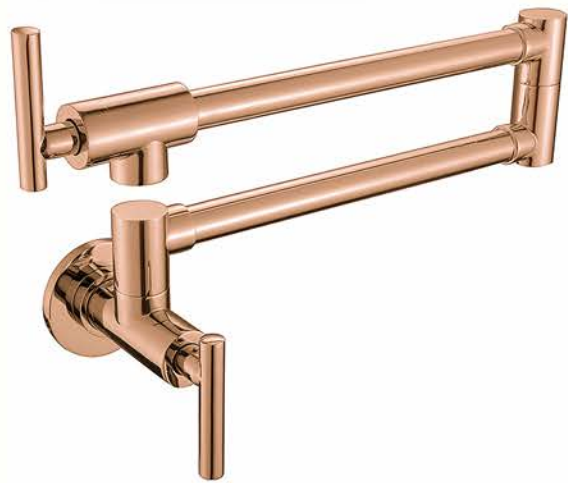

PF200

COPPER

GARBAGE DISPOSAL PUSH BUTTONS

AIR SWITCH MOTOR CONTROL BOX

Hose

Includes

POLISHED BRASS

BRUSHED NICKEL

POLISHED CHROME

OIL RUBBED BRONZE

BRUSHED GOLD

MATTE BLACK

BRUSHED COPPER