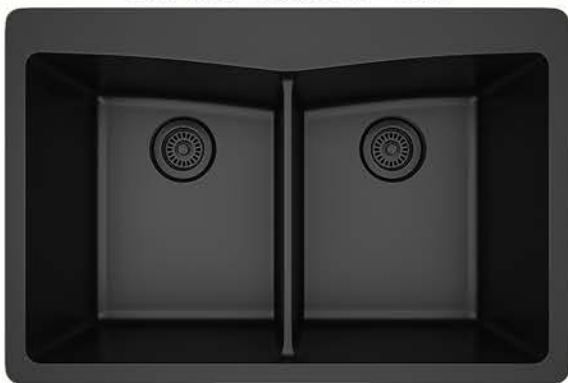

Q5050TM

O: 33" x 22" I: 30 3/4" x 17" D: 9 3/4"

CONCRETE