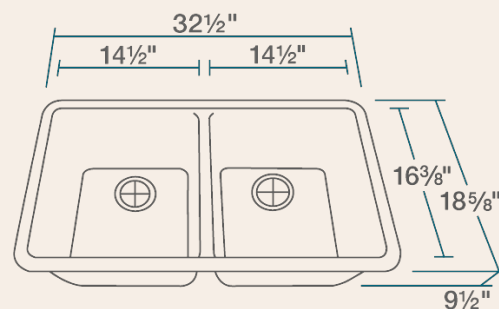

32 1/2" x 18 5/8" x 9 1/2"
Undermount Installation
Made with 80% Quartz, 20% Acrylic
All-Natural Materials - Eco-Friendly and Recyclable
Offset Drain
Heat Resistant to 550 Degrees
Stain Resistant
Scratch Resistant
Multiple Colors Available
Installation Hardware Included
Limited Lifetime Warranty
Acrylic Provides Sound Dampening - No Pads Needed

Accessories

*Accessories not included

Available Colors

Features

Undermount Installation 	33" Minimum Cabinet Size 	80% Quartz 20% Acrylic 	Heat Resistant 	Stain Resistant 	Scratch Resistant
Multiple Colors Available 	Cutout Template 	Hardware Included 	cUPC Certified 	Limited Lifetime Warranty 	Two Bowls, Equal