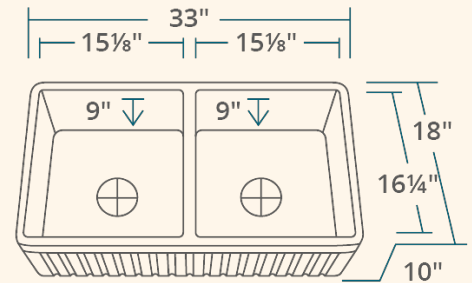

33" x 18" x 10"  
Farmhouse-Style/Apron Sink Installation  
All-Natural Materials - Eco-Friendly and Recyclable  
1" Thick Bowl  
Center Drain  
Stain Resistant  
Scratch Resistant  
Limited Lifetime Warranty  
Fits Standard 3 1/2" Drain

### Features

Apron Installation 	36" Minimum Cabinet Size 	All-Natural Materials 	1" Thick 	Reverse Available 	Center Drain 3 1/2" 
Stain Resistant 	Scratch Resistant 	Limited Lifetime Warranty 	Two Bowls, Equal 		