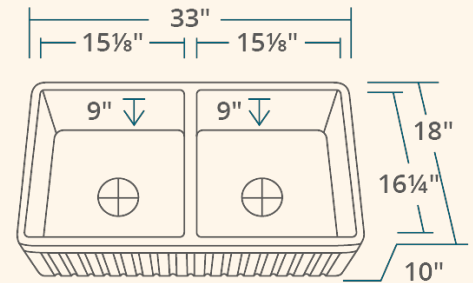

33" x 18" x 10"  
Farmhouse-Style/Apron Sink Installation  
All-Natural Materials - Eco-Friendly and Recyclable  
1" Thick Bowl  
Center Drain  
Stain Resistant  
Scratch Resistant  
Limited Lifetime Warranty  
Fits Standard 3 1/2" Drain

### Features

Apron Installation 	36" Minimum Cabinet Size 	All-Natural Materials 	1" Thick 	Reverse Available 	Center Drain 3 1/2" 
Stain Resistant 	Scratch Resistant 	Limited Lifetime Warranty 	Two Bowls, Equal 		