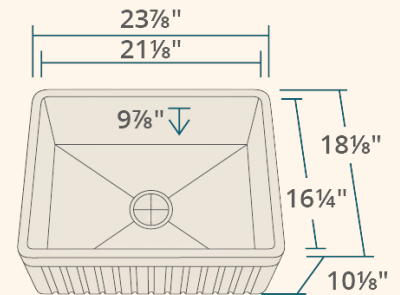

23 7/8" x 18 1/8" x 10 1/8"
Farmhouse-Style/Apron Sink Installation
All-Natural Materials - Eco-Friendly and Recyclable
1" Thick Bowl
Center Drain
Stain Resistant
Scratch Resistant
Limited Lifetime Warranty
Fits Standard 3 1/2" Drain

Accessories

*Accessories not included

UPC: 841412149822

Features

Apron Installation 	27" Minimum Cabinet Size 	All-Natural Materials 	1" Thick 	Reverse Available 	Center Drain 3 1/2"
Stain Resistant 	Scratch Resistant 	Limited Lifetime Warranty 	One Bowl 		