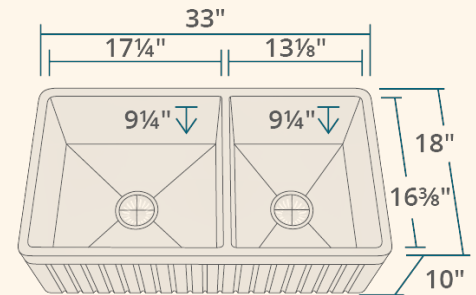

33" x 18" x 10"
Farmhouse-Style/Apron Sink Installation
All-Natural Materials - Eco-Friendly and Recyclable
1" Thick Bowl
Center Drain
Stain Resistant
Scratch Resistant
Limited Lifetime Warranty
Fits Standard 3 1/2" Drain

Accessories

*Accessories not included

UPC: 841412149839

Features

Apron Installation 	36" Minimum Cabinet Size 	All-Natural Materials 	1" Thick 	Reverse Available 	Center Drain 3 1/2"
Stain Resistant 	Scratch Resistant 	Limited Lifetime Warranty 	Two Bowls, Offset 		