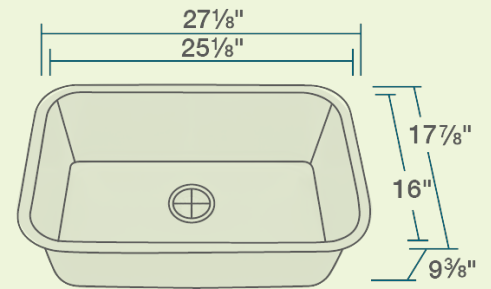

- 27 1/8" x 17 7/8" x 9 3/8"
- Undermount Installation
- 30" Minimum Cabinet Size
- 16- or 18-Gauge Steel Available
- Certified High-Quality 304 Stainless Steel
- Brushed Satin Finish
- Offset Drain
- Thick Sound Dampener Rubber Pad
- Fully Insulated
- Cardboard Cutout Template Included
- Installation Hardware Included
- Limited Lifetime Warranty