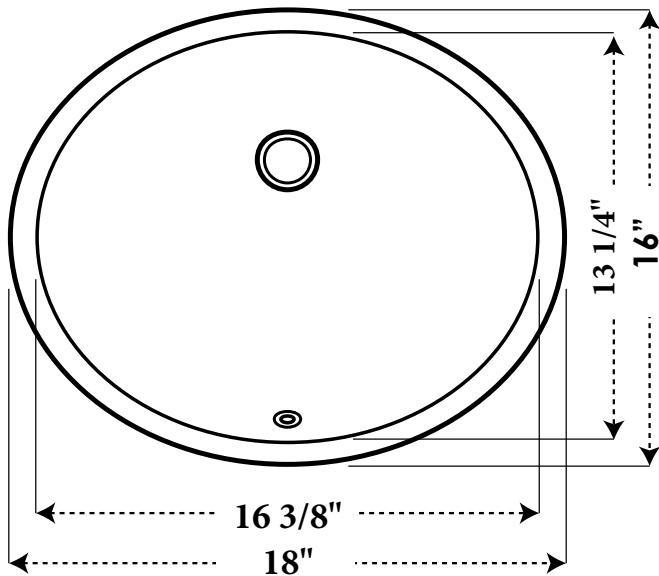

WARRANTY

- Lifetime Limited Warranty

UO1613

AVAILABLE COLOR/FINISH

Black (B) White (W) Bisque (BIS) Chrome (CH) Brushed Nickel (BN)
Oil Rubbed Bronze (ORB) Gold (G) Copper (COP)

APPLIES ALL FINISHES WITHIN MODEL

- UO1613