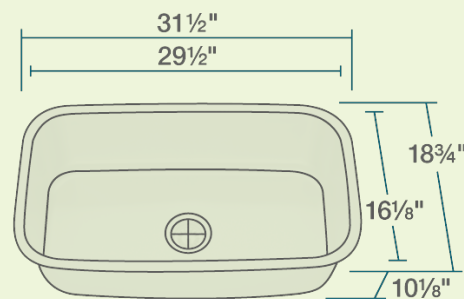

- 31 1/2" x 18 3/4" x 10 1/8"
- 16- or 18-Gauge Steel Available
- Certified High-Quality 304 Stainless Steel
- Brushed Satin Finish
- Center Drain
- Thick Sound Dampener Rubber Pad
- Fully Insulated
- Cardboard Cutout Template Included
- Installation Hardware Included
- cUPC Certified (Uniform Plumbing Code)
- Limited Lifetime Warranty

Accessories

*Accessories not included

16g UPC: 817299011781

18g UPC: 817299011798

Features

<p>Undermount Installation</p>	<p>33" Minimum Cabinet Size</p>	<p>16 or 18 Gauge Available</p>	<p>Cold-Rolled Stainless Steel</p>	<p>Brushed-Satin Finish</p>	<p>Center Drain 3 1/2"</p>
<p>Sound Dampening</p>	<p>Fully Insulated</p>	<p>Cutout Template</p>	<p>Hardware Included</p>	<p>cUPC Certified</p>	<p>Limited Lifetime Warranty</p>