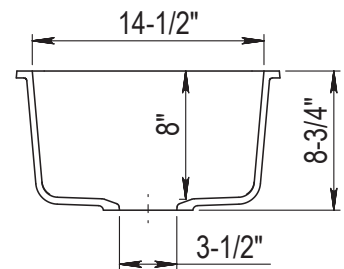

DIMENSIONS

Specifications and dimensions are not guaranteed and are subject to change without notice.

OVERALL
16 1/2" x 18"

BOWL
DEPTH
8"

DRAIN
DIAMETER
3-1/2"

JOB INFORMATION

Job Name: _____

Contact: _____