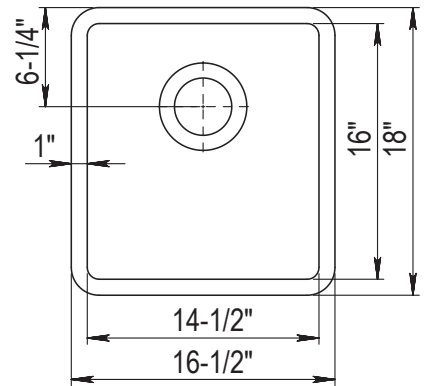

DIMENSIONS

Specifications and dimensions are not guaranteed and are subject to change without notice.

OVERALL
16 1/2" x 18"

BOWL
DEPTH
8"

DRAIN
DIAMETER
3-1/2"

JOB INFORMATION

Job Name: _____

Contact: _____