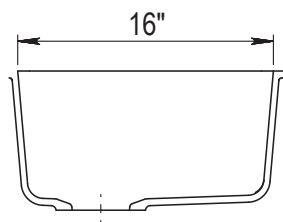

DIMENSIONS

Specifications and dimensions are not guaranteed and are subject to change without notice.

OVERALL
16 1/2" x 18"

BOWL
DEPTH
8"

DRAIN
DIAMETER
3-1/2"

JOB INFORMATION

Job Name: _____

Contact: _____