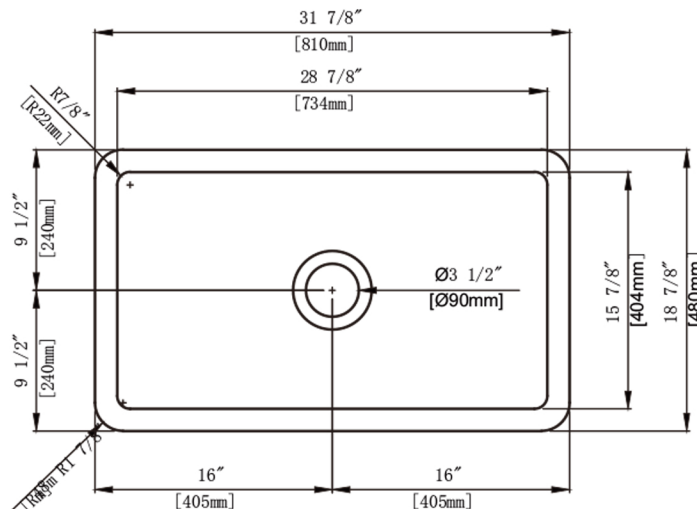

FCD3219 Specifications

Single bowl fireclay sink which features 7/8" radius corners and a 9" depth. Overall measurements of the sink are 29-3/4" x 18" x 9". Fireclay Sinks are a detailed hand made product from Italian ceramic minerals. Resistant to bacteria, stains, and cracks, these fireclay sinks are non-porous and naturally sound absorbing. The high quality clay mixture is fired for more than 2200 Degrees for more than 30 hours, making Fireclay sinks more durable than traditional ceramic sinks, and four layers of thick glaze creates a beautiful, glossy finish. Enjoy easy installation due to its its thick, flat edges which allow for a seamless install.

STRICTLY

KITCHEN + BATH

Installation Type: Undermount or Top Mount

Material: Fine Imported Italian Fireclay

Finish: Glossy or Matte

Number of Bowls: 1

Overall Dimensions: 31-7/8" x 18-7/8" x 10"

Inside Dimensions: 28-7/8" x 15-7/8" x 8-7/8"

Depth: 8-7/8"

Drain Size: 3-1/2"

Drain Location: Center

Minimum Cabinet Size: 33" ≥

Available in: (Glossy) White 
(Matte) Black 

Products are in compliance with the following standard(s):

ASME A112.19.3-2008/CSA B45.4-08 (R2013) including Update No. 2 dated March 2011