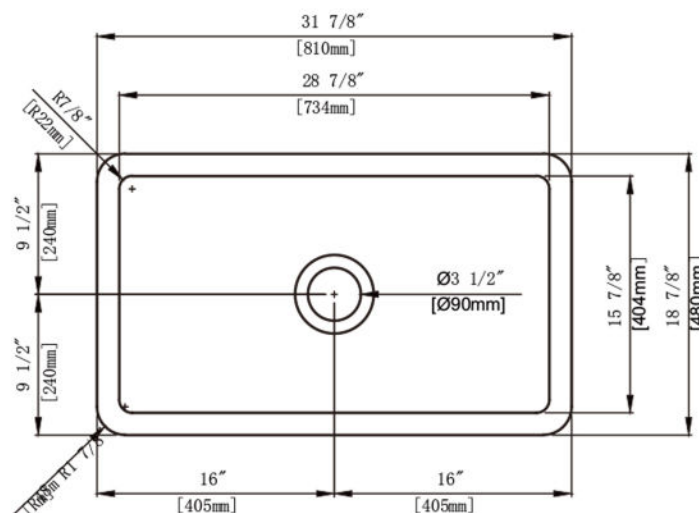

FCD3219 Specifications

Single bowl fireclay sink which features 7/8" radius corners and a 9" depth. Overall measurements of the sink are 29-3/4" x 18" x 9". Fireclay Sinks are a detailed hand made product from Italian ceramic minerals. Resistant to bacteria, stains, and cracks, these fireclay sinks are non-porous and naturally sound absorbing. The high quality clay mixture is fired for more than 2200 Degrees for more than 30 hours, making Fireclay sinks more durable than traditional ceramic sinks, and four layers of thick glaze creates a beautiful, glossy finish. Enjoy easy installation due to its its thick, flat edges which allow for a seamless install.

STRICTLY

KITCHEN + BATH

Installation Type: Undermount or Top Mount

Material: Fine Imported Italian Fireclay

Finish: Glossy or Matte

Number of Bowls: 1

Overall Dimensions: 31-7/8" x 18-7/8" x 10"

Inside Dimensions: 28-7/8" x 15-7/8" x 8-7/8"

Depth: 8-7/8"

Drain Size: 3-1/2"

Drain Location: Center

Minimum Cabinet Size: 33" ≥

Available in: (Glossy) White 
(Matte) Black 

Products are in compliance with the following standard(s):

ASME A112.19.3-2008/CSA B45.4-08 (R2013) including Update No. 2 dated March 2011