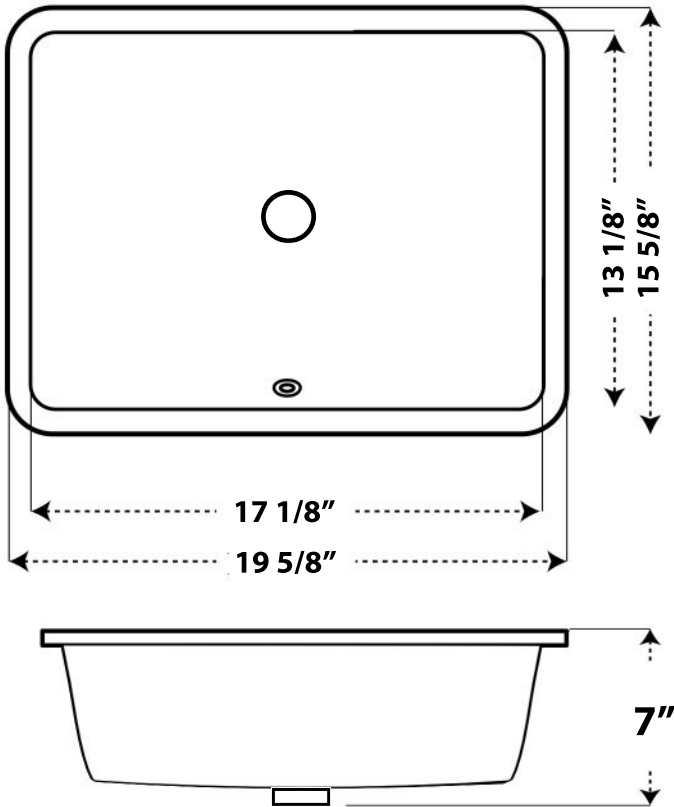

STRICTLY

KITCHEN + BATH

PORCELAIN

UTR1713

TRENCH STYLE

UTR1713

STYLE

- Undermount
- Lavatory Sink
- Single Bowl

MATERIAL

- Porcelain

SIZE

- Overall: 19 5/8" x 15 5/8" x 7"   Drain Hole: 1 7/8"
- Inside: 17 1/8" x 13 1/8" x 5 1/2"

CERTIFICATIONS

- cUPC
- CSA

IMPORTANT

Dimensions of fixtures are nominal and may vary within the range of tolerances established by ANSI Standard A112.19.2. These measurements are subject to change or cancellation. No responsibility is assumed for use of superseded or voided pages.

CHECK LOCAL CODES

- Americans With Disabilities Act
- ANSI A117.1 Accessibility Standard

WARRANTY

- Lifetime Limited Warranty

AVAILABLE COLOR/FINISH

W

Black (B) White (W) Bisque (BIS) Chrome (CH) Brushed Nickel (BN)
Oil Rubbed Bronze (ORB) Gold (G) Copper (COP)

APPLIES ALL FINISHES WITHIN MODEL

- UTR1713