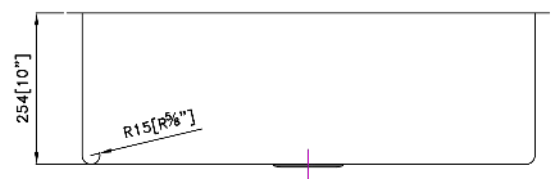

STRICTLY™

KITCHEN + BATH

MODEL: R100C

PRODUCT SPECIFICATIONS:

Sleek design with a round drain, 10" depth and stainless steel finish, which makes it a favorite for designers and homeowners who are remodeling a kitchen. The stainless finish offers a stain resistant, scratch resistant and liquid repellent surface. As always, our stainless steel products are covered under a limited lifetime warranty.

Installation Type:	Undermount
Material:	SUS 304
Finish:	Brushed
Gauge:	18
Sound Deadening:	Fully Insulated and wrapped on all sides with rubber dampening pads
Number of Bowls:	1
Sink Dimensions:	32" x 19" x 10"
Bowl Dimensions:	30" x 17" x 10"
Drain Size:	3-1/2"
Drain Location:	Rear
Minimum Cabinet Size:	33"
Mounting Hardware:	Undermount brackets
Cutout Template:	Available