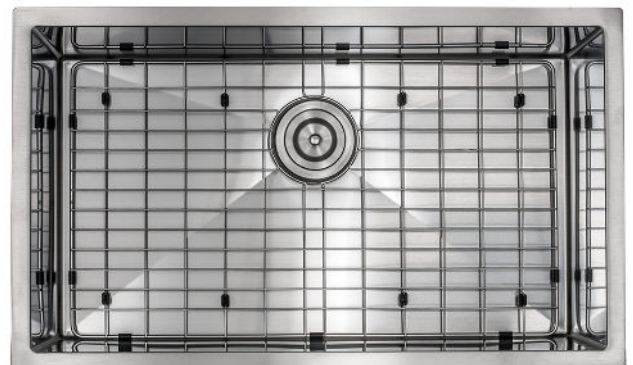

Included with Purchase:

Mounting Hardware
Cut Out Template

*Rack & Drain
Sold Separate*