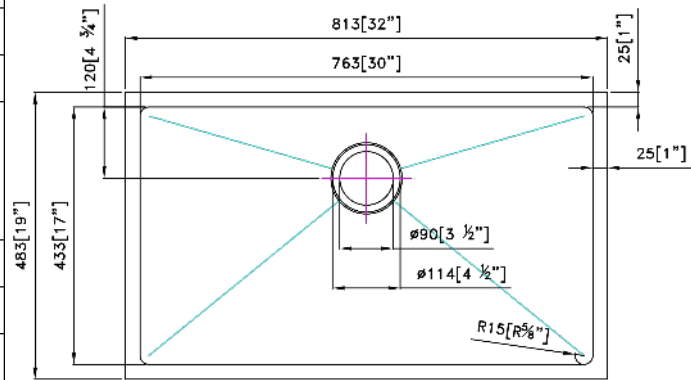

STRICTLY™

KITCHEN + BATH

MODEL: R100C

PRODUCT SPECIFICATIONS:

Sleek design with a round drain, 10" depth and stainless steel finish, which makes it a favorite for designers and homeowners who are remodeling a kitchen. The stainless finish offers a stain resistant, scratch resistant and liquid repellent surface. As always, our stainless steel products are covered under a limited lifetime warranty.

Installation Type:	Undermount
Material:	SUS 304
Finish:	Brushed
Gauge:	18
Sound Deadening:	Fully Insulated and wrapped on all sides with rubber dampening pads
Number of Bowls:	1
Sink Dimensions:	32" x 19" x 10"
Bowl Dimensions:	30" x 17" x 10"
Drain Size:	3-1/2"
Drain Location:	Rear
Minimum Cabinet Size:	33"
Mounting Hardware:	Undermount brackets
Cutout Template:	Available