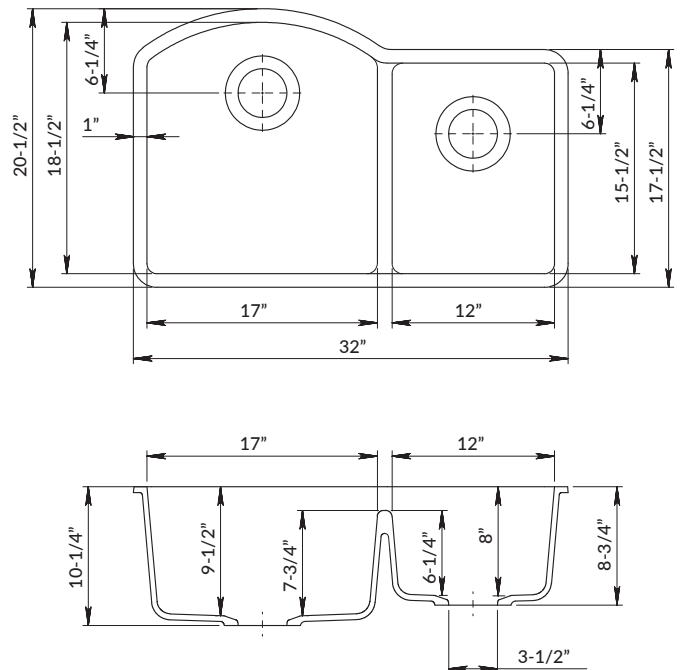

DIMENSIONS

Specifications and dimensions are not guaranteed and are subject to change without notice.

OVERALL
32" x 20½"

BOWL
DEPTH
9½" | 8"

DRAIN
DIAMETER
3-½"

JOB INFORMATION

Job Name: _____

Contact: _____