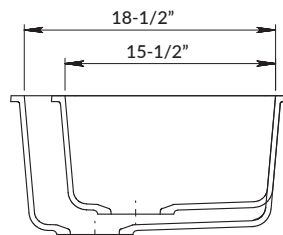

DIMENSIONS

Specifications and dimensions are not guaranteed and are subject to change without notice.

OVERALL
32" x 20½"

BOWL
DEPTH
9½" | 8"

DRAIN
DIAMETER
3-½"

JOB INFORMATION

Job Name: _____

Contact: _____