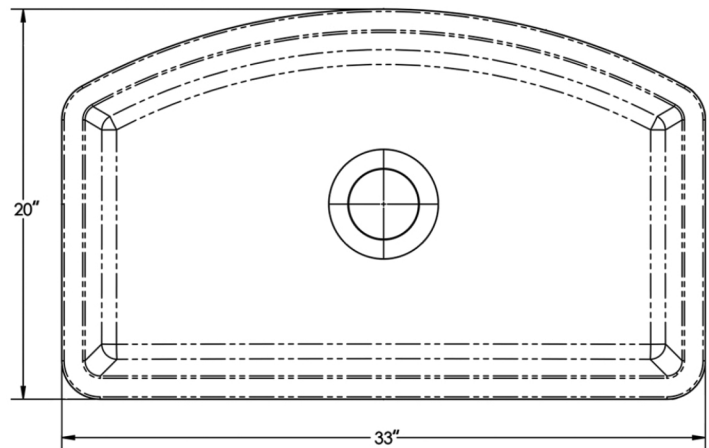

Undermount clips sold separately.
DXF cutout templates are available online.

* Fits most InSinkErator™ disposals

AVAILABLE COLORS

 Shown in Black

DIMENSIONS

Specifications and dimensions are not guaranteed and are subject to change without notice.

OVERALL
33"x20"

BOWL
DEPTH
10"

DRAIN
DIAMETER
3-1/2"

Side View

JOB INFORMATION

Job Name: _____

Contact: _____

Date Specified: _____