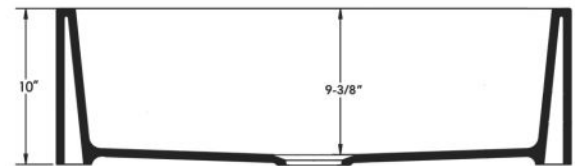

### DIMENSIONS

Specifications and dimensions are not guaranteed and are subject to change without notice.

OVERALL  
33"x20"

BOWL  
DEPTH  
10"

DRAIN  
DIAMETER  
3-1/2"

Side View