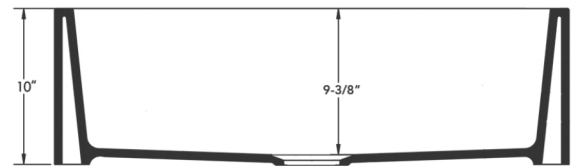

Undermount clips sold separately.
DXF cutout templates are available online.

* Fits most InSinkErator™ disposals

AVAILABLE COLORS

 Shown in Black

DIMENSIONS

Specifications and dimensions are not guaranteed and are subject to change without notice.

OVERALL
33"x20"

BOWL
DEPTH
10"

DRAIN
DIAMETER
3-1/2"

Side View

JOB INFORMATION

Job Name: _____

Contact: _____

Date Specified: _____