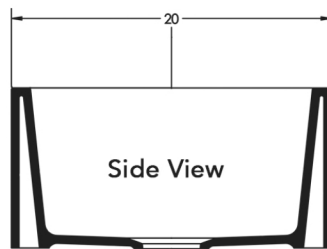

Undermount clips sold separately.
DXF cutout templates are available online.

* Fits most InSinkErator™ disposals

AVAILABLE COLORS

 Shown in Black

DIMENSIONS

Specifications and dimensions are not guaranteed and are subject to change without notice.

OVERALL
33"x20"

BOWL
DEPTH
10"

DRAIN
DIAMETER
3-1/2"

Side View

JOB INFORMATION

Job Name: _____

Contact: _____

Date Specified: _____