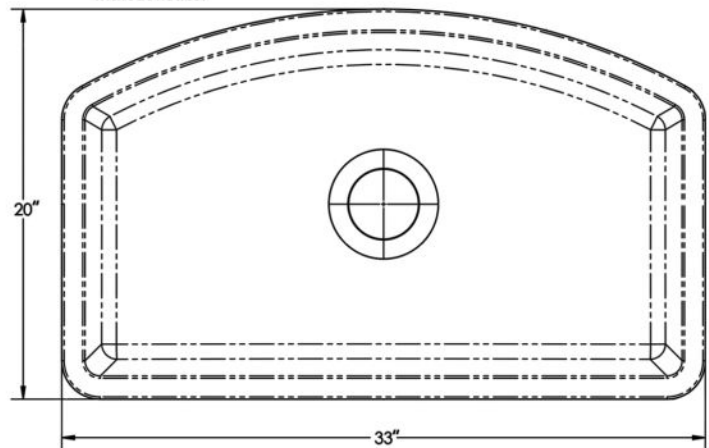

### DIMENSIONS

Specifications and dimensions are not guaranteed and are subject to change without notice.

OVERALL  
33"x20"

BOWL  
DEPTH  
10"

DRAIN  
DIAMETER  
3-1/2"

Side View