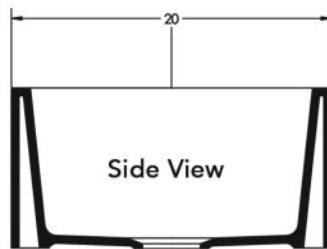

### DIMENSIONS

Specifications and dimensions are not guaranteed and are subject to change without notice.

OVERALL  
33"x20"

BOWL  
DEPTH  
10"

DRAIN  
DIAMETER  
3-1/2"

Side View