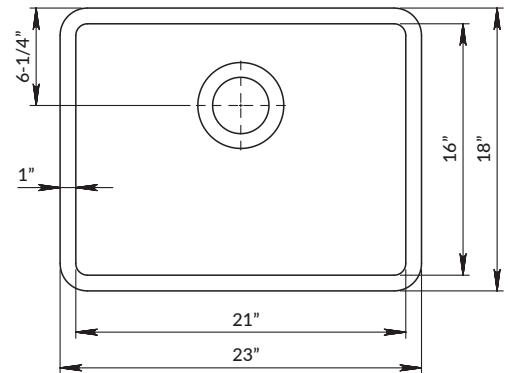

DIMENSIONS

OVERALL
23" x 18"

BOWL
DEPTH
8½"

DRAIN
DIAMETER
3-½"

Specifications and dimensions are not guaranteed and are subject to change without notice.

JOB INFORMATION

Job Name: _____

Contact: _____