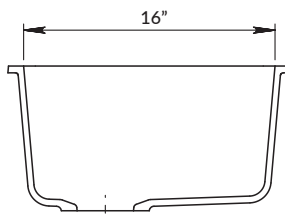

DIMENSIONS

OVERALL
23" x 18"

BOWL
DEPTH
8½"

DRAIN
DIAMETER
3-½"

Specifications and dimensions are not guaranteed and are subject to change without notice.

JOB INFORMATION

Job Name: _____

Contact: _____