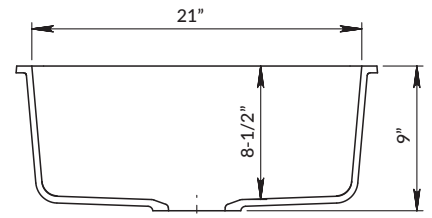

DIMENSIONS

OVERALL
23" x 18"

BOWL
DEPTH
8½"

DRAIN
DIAMETER
3-½"

Specifications and dimensions are not guaranteed and are subject to change without notice.

JOB INFORMATION

Job Name: _____

Contact: _____