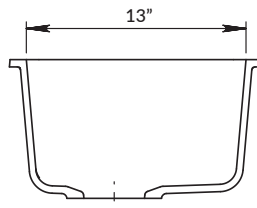

### DIMENSIONS

OVERALL  
15" x 15"

BOWL  
DEPTH  
7 1/2"

DRAIN  
DIAMETER  
3-1/2"

Specifications and dimensions are not guaranteed and are subject to change without notice.