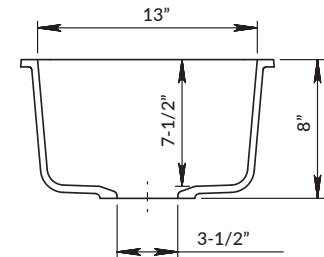

### DIMENSIONS

OVERALL  
15" x 15"

BOWL  
DEPTH  
7 1/2"

DRAIN  
DIAMETER  
3-1/2"

Specifications and dimensions are not guaranteed and are subject to change without notice.