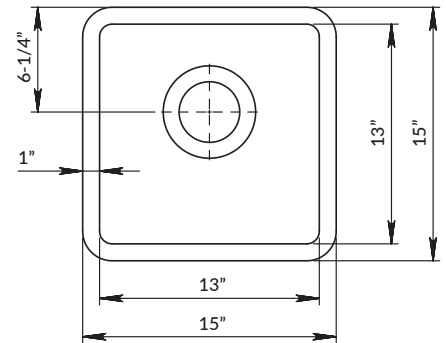

### DIMENSIONS

OVERALL  
15" x 15"

BOWL  
DEPTH  
7 1/2"

DRAIN  
DIAMETER  
3-1/2"

Specifications and dimensions are not guaranteed and are subject to change without notice.