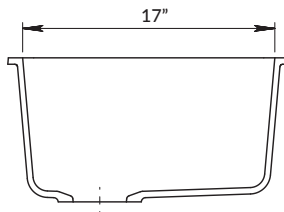

Undermount clips sold separately.

DXF cutout templates are available online.

* Fits most InSinkErator™ disposals

DIMENSIONS

Specifications and dimensions are not guaranteed and are subject to change without notice.

OVERALL
32" x 19"

BOWL
DEPTH
9" | 9"

DRAIN
DIAMETER
3-1/2"

JOB INFORMATION

Job Name: _____

Contact: _____

Date Specified: _____

Specifier: _____