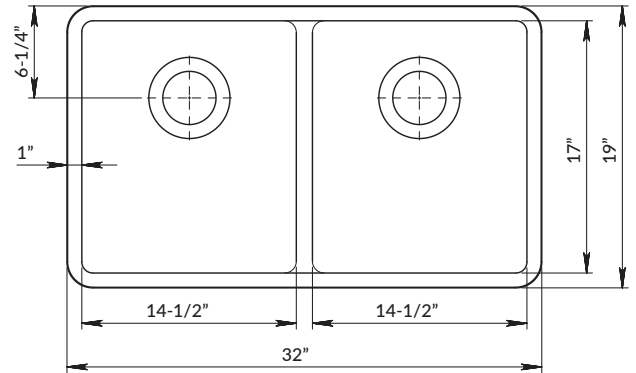

Undermount clips sold separately.

DXF cutout templates are available online.

* Fits most InSinkErator™ disposals

DIMENSIONS

Specifications and dimensions are not guaranteed and are subject to change without notice.

OVERALL
32" x 19"

BOWL
DEPTH
9" | 9"

DRAIN
DIAMETER
3-1/2"

JOB INFORMATION

Job Name: _____

Contact: _____

Date Specified: _____

Specifier: _____