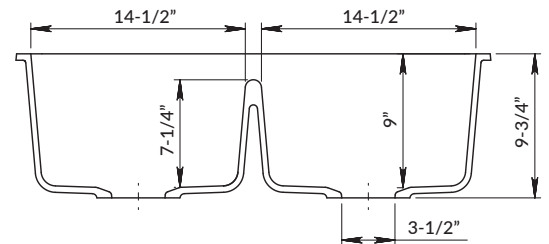

Undermount clips sold separately.

DXF cutout templates are available online.

* Fits most InSinkErator™ disposals

DIMENSIONS

Specifications and dimensions are not guaranteed and are subject to change without notice.

OVERALL
32" x 19"

BOWL
DEPTH
9" | 9"

DRAIN
DIAMETER
3-1/2"

JOB INFORMATION

Job Name: _____

Contact: _____

Date Specified: _____

Specifier: _____