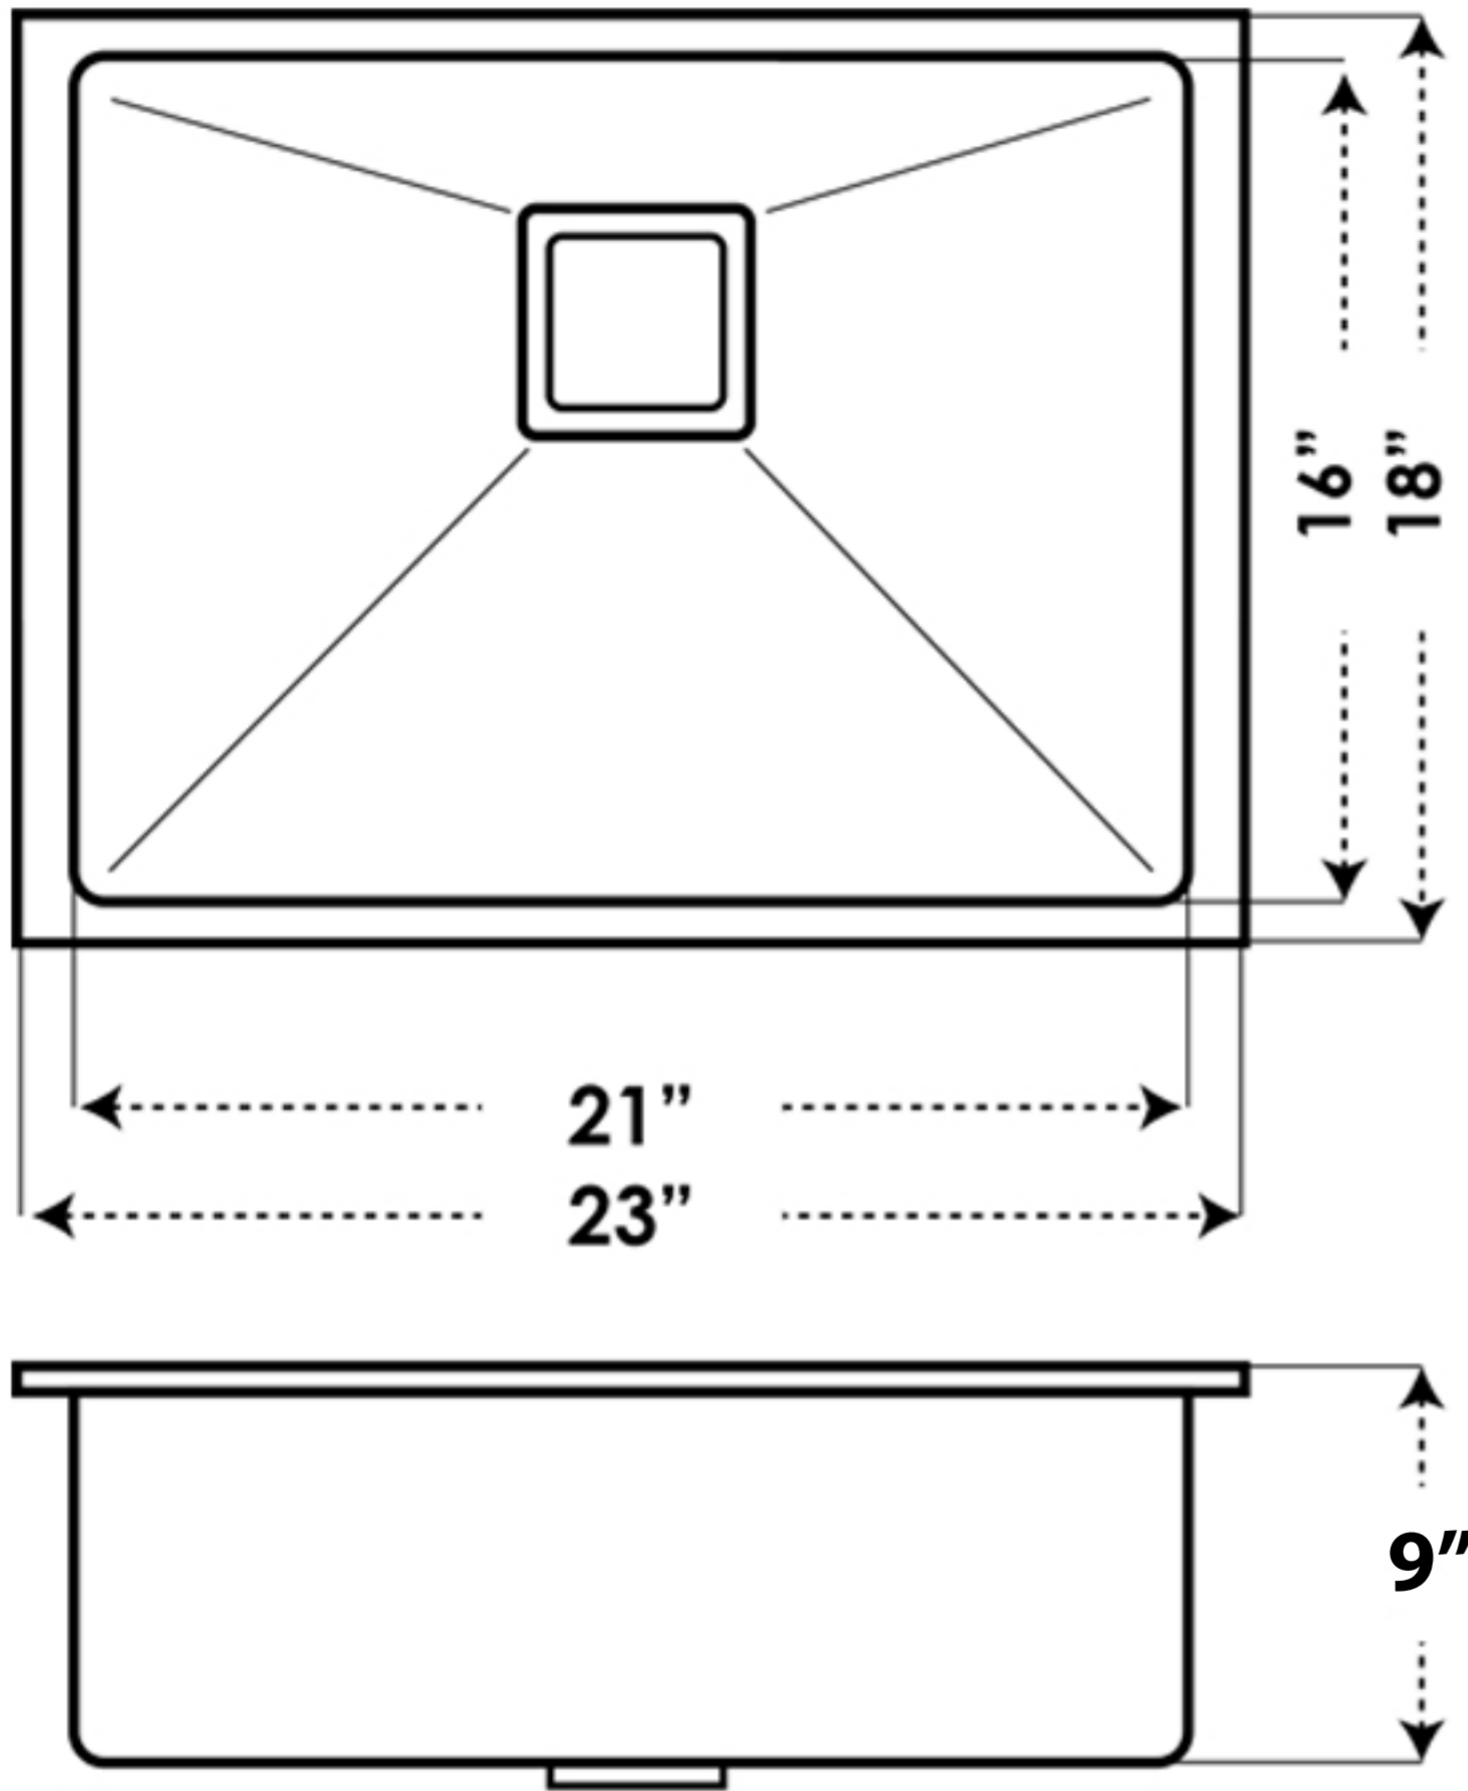

R21S Stainless Steel Single Bowl Sink

STRICTLY

KITCHEN + BATH

R 21 S

**Includes: Template, Drain,
+ Mounting Hardware**

Material: 16 Gauge T304 Stainless Steel

Cabinet Base: 24" + Recommended

Overall Dimensions: 23" x 18" x 9"

Interior Dimensions: 21" x 16" x 9"

Finishes: Gold, Black, Copper, Stainless Steel

Drain: Square

Disposal Flange | Strainer Drain

R21S