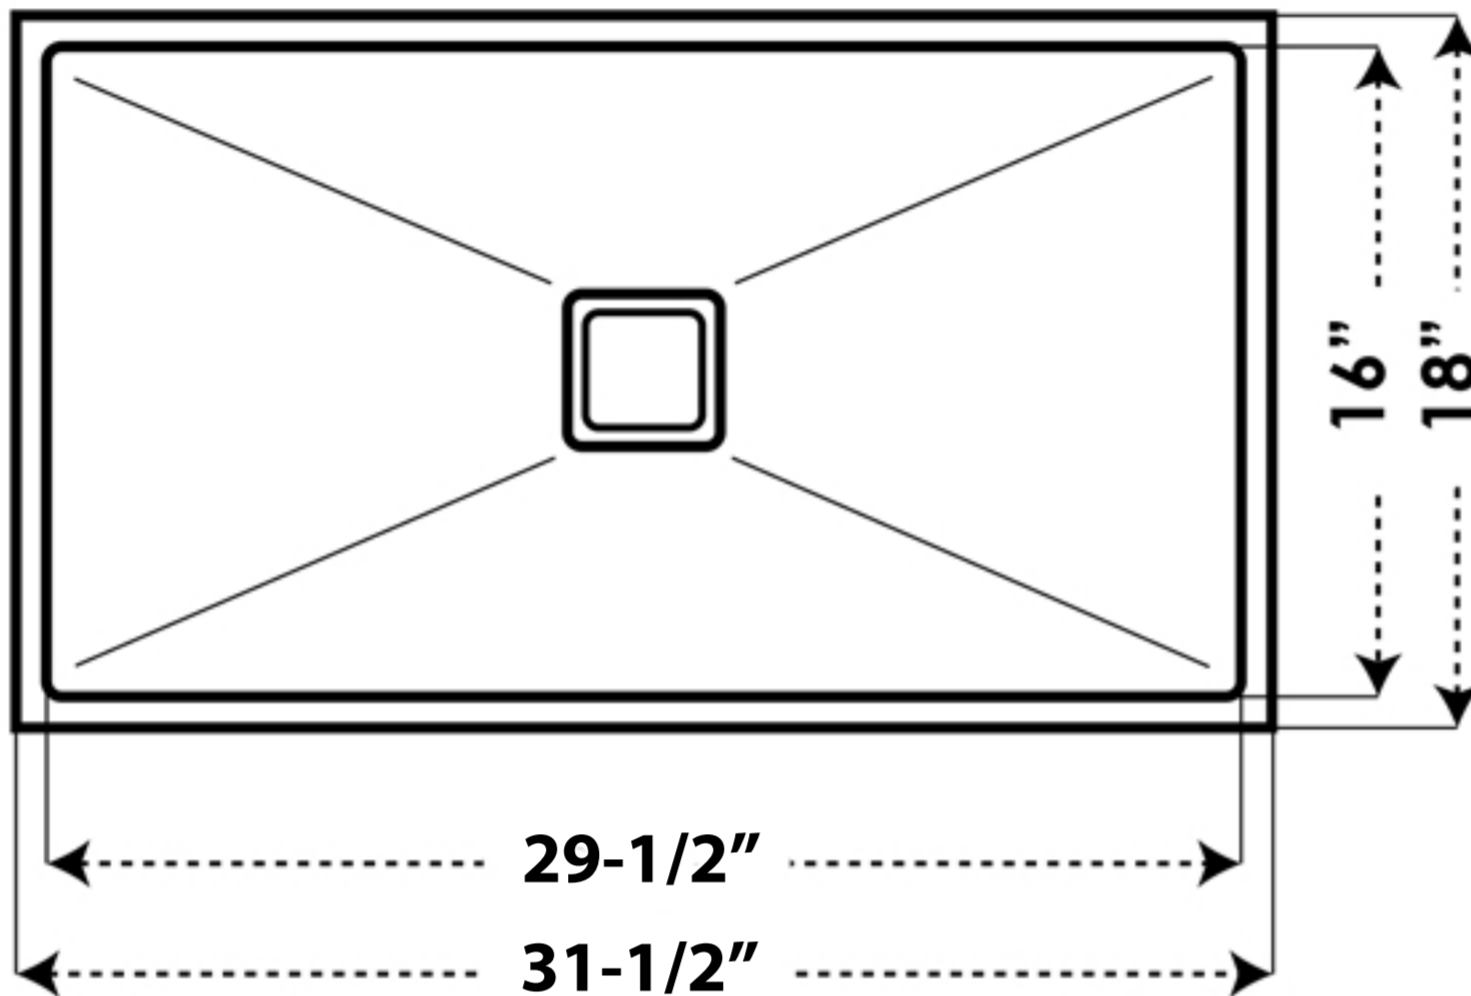

R100S Stainless Steel Single Bowl Sink

STRICTLY

KITCHEN + BATH

Top View

Includes: Template, ~~Sink Rack~~, Drain, + Mounting Hardware

Material: 16 Gauge T304 Stainless Steel

Cabinet Base: 36" Recommended

Overall Dimensions: 31-1/2 x 18" x 9"

Interior Dimensions: 29-1/2" x 16" x 9"

Finishes: Gold, Black, Copper, Stainless Steel

Drain: Square

Disposal Flange | Strainer Drain

Side View

R100S