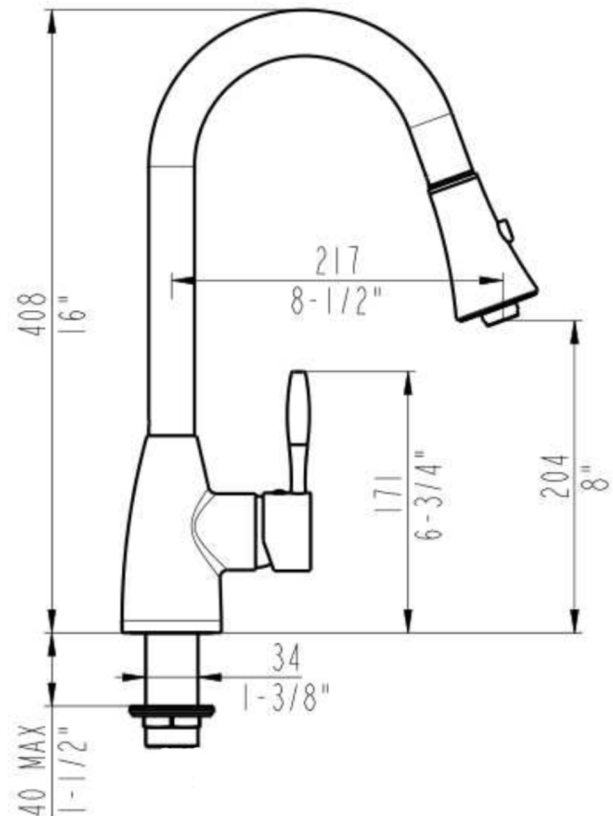

✧ **Also Available in these Finishes:**

KF600-BN (Brushed Nickel)

KF600-CH (Chrome)

KF600-BLK (Black)

KF600-G (Gold)

KF600-CH (Chrome) *

* ONLY Chrome has matching round button