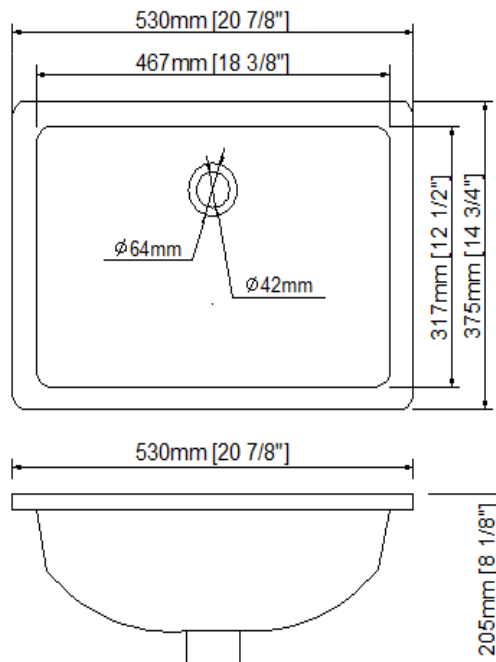

### FEATURES:

- ☆ Vitreous china
- ☆ Rectangular basin
- ☆ No faucet hole, requires wall-mounted or counter-mounted faucet
- ☆ With front overflow
- ☆ WHITE or BISQUE
- ☆ Undermount installation
- ☆ Installation clips is optional
- ☆ Drain is not included

### NOMINAL OVERALL DIMENSION:

Length x Width x Height  
(530mm x 375mm x 205mm, 20-7/8" x 14-3/4" x 8-1/8")

### IMPORTANT:

Dimensions of fixtures are nominal and may vary within the range of tolerances established by ANSI Standard A112.19.2M.