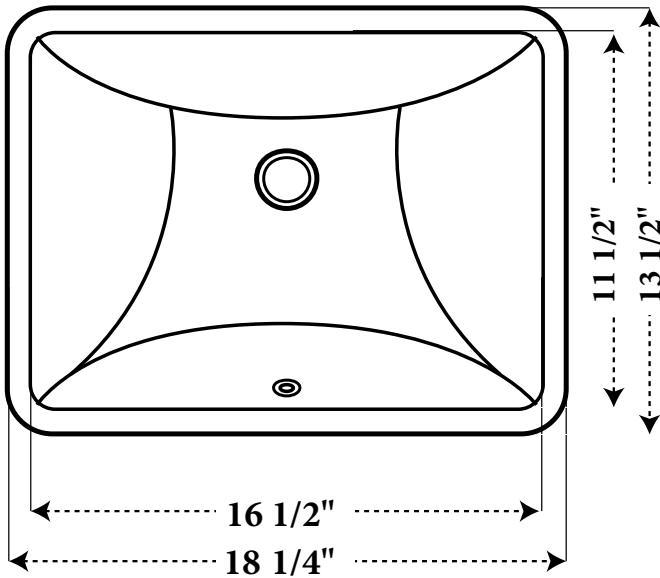

STRICTLY

KITCHEN + BATH

PORCELAIN

USR 1611

SLOPE STYLE

SHOWN IN WHITE

USR 1611

STYLE

- Undermount
- Lavatory Sink
- Single Bowl

MATERIAL

- Porcelain

SIZE

1. Overall: 18 1/4" x 13 1/2" x 8"
   - Inside: 16 1/2" x 11 1/2" x 6 1/2"
2. Drain: 1 5/8"

CERTIFICATIONS

- cUPC
- CSA

IMPORTANT

Dimensions of fixtures are nominal and may vary within the range of tolerances established by ANSI Standard A112.19.2. These measurements are subject to change or cancellation. No responsibility is assumed for use of superseded or voided pages.

CHECK LOCAL CODES

- Americans With Disabilities Act
- ANSI A117.1 Accessibility Standard

WARRANTY

- Lifetime Limited Warranty

AVAILABLE COLOR/FINISH

Black (B) White (W) Bisque (BIS) Chrome (CH) Brushed Nickel (BN)
Oil Rubbed Bronze (ORB) Gold (G) Copper (COP)

APPLIES ALL FINISHES WITHIN MODEL

- USR 1611