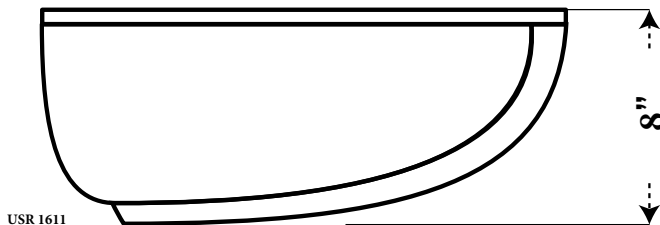

STRICTLY

KITCHEN + BATH

PORCELAIN

USR 1611

SLOPE STYLE

SHOWN IN WHITE

USR 1611

STYLE

- Undermount
- Lavatory Sink
- Single Bowl

MATERIAL

- Porcelain

SIZE

- Overall: 18 1/4" x 13 1/2" x 8"
 - Inside: 16 1/2" x 11 1/2" x 6 1/2"
- Drain: 1 5/8"

CERTIFICATIONS

- cUPC
- CSA

IMPORTANT