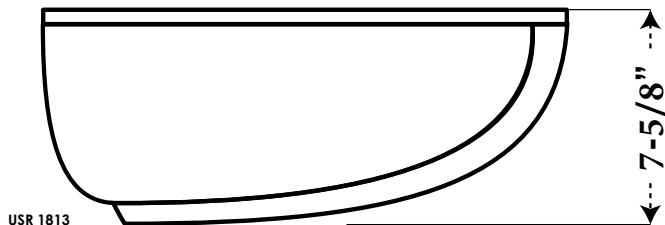

STRICTLY

KITCHEN + BATH

PORCELAIN

USR 1813

SHOWN IN BLACK

SLOPE STYLE

USR 1813

STYLE

- Undermount
- Lavatory Sink
- Single Bowl

MATERIAL

- Porcelain

SIZE

1. Overall: 20 1/2" x 15" x 7 5/8"
   - Inside: 18 1/4" x 13" x 5 1/2"
2. Drain: 1 5/8"

CERTIFICATIONS

- cUPC
- CSA

IMPORTANT

Dimensions of fixtures are nominal and may vary within the range of tolerances established by ANSI Standard A112.19.2. These measurements are subject to change or cancellation. No responsibility is assumed for use of superseded or voided pages.

CHECK LOCAL CODES

- Americans With Disabilities Act
- ANSI A117.1 Accessibility Standard

WARRANTY

- Lifetime Limited Warranty

AVAILABLE COLOR/FINISH

Black (B) White (W) Bisque (BIS) Chrome (CH) Brushed Nickel (BN)
Oil Rubbed Bronze (ORB) Gold (G) Copper (COP)

APPLIES ALL FINISHES WITHIN MODEL

- USR 1813