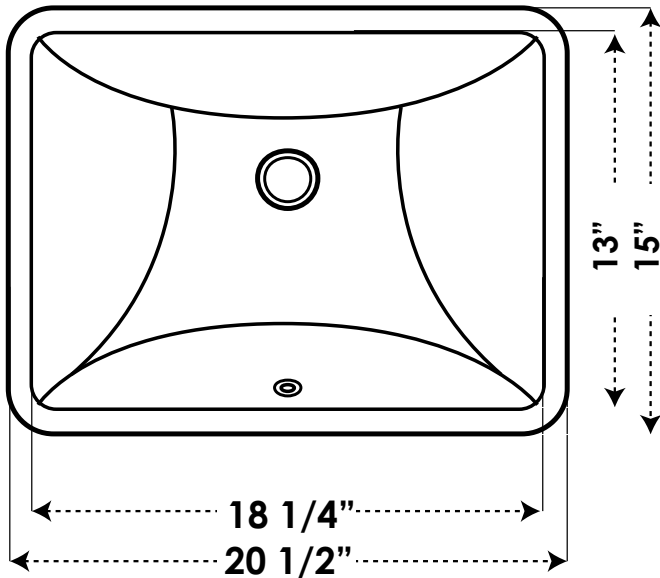

STRICTLY

KITCHEN + BATH

PORCELAIN

USR 1813

SHOWN IN BLACK

SLOPE STYLE

USR 1813

STYLE

- Undermount
- Lavatory Sink
- Single Bowl

MATERIAL

- Porcelain

SIZE

1. Overall: 20 1/2" x 15" x 7 5/8"
   - Inside: 18 1/4" x 13" x 5 1/2"
2. Drain: 1 5/8"

CERTIFICATIONS

- cUPC
- CSA

IMPORTANT

Dimensions of fixtures are nominal and may vary within the range of tolerances established by ANSI Standard A112.19.2. These measurements are subject to change or cancellation. No responsibility is assumed for use of superseded or voided pages.

CHECK LOCAL CODES

- Americans With Disabilities Act
- ANSI A117.1 Accessibility Standard

WARRANTY

- Lifetime Limited Warranty

AVAILABLE COLOR/FINISH

Black (B) White (W) Bisque (BIS) Chrome (CH) Brushed Nickel (BN)
Oil Rubbed Bronze (ORB) Gold (G) Copper (COP)

APPLIES ALL FINISHES WITHIN MODEL

- USR 1813