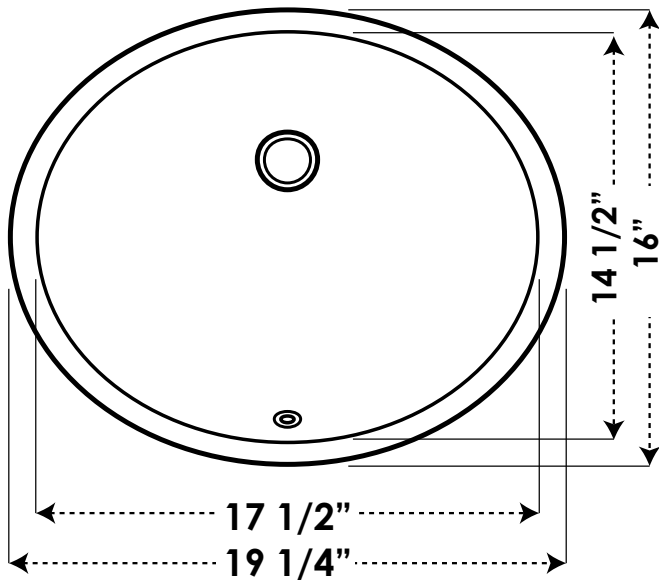

WARRANTY

- Lifetime Limited Warranty

UO1714

AVAILABLE COLOR/FINISH

Black (B) White (W) Bisque (BIS) Chrome (CH) Brushed Nickel (BN)
Oil Rubbed Bronze (ORB) Gold (G) Copper (COP)

APPLIES ALL FINISHES WITHIN MODEL

- UO1714