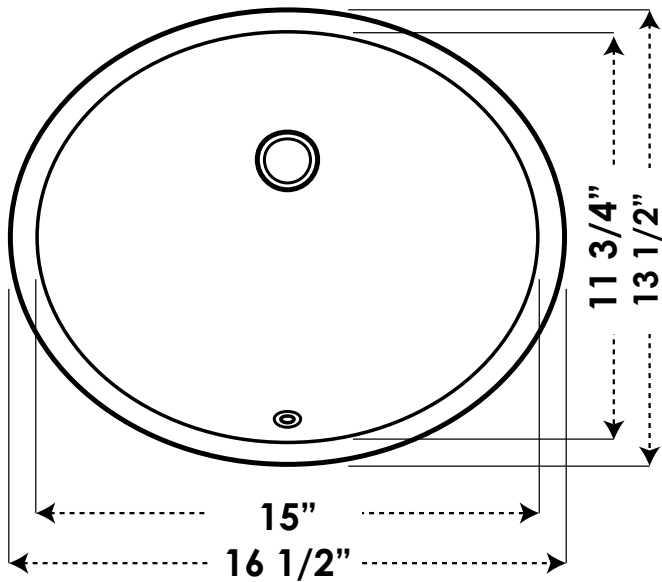

STRICTLY

KITCHEN + BATH

PORCELAIN

UO1512 OVAL STYLE

SHOWN IN BISQUE

UO1512

STYLE

- Undermount
- Lavatory Sink
- Single Oval Bowl

MATERIAL

- Porcelain

SIZE

- Overall: 16 1/2" x 13 1/2" x 7 1/2"   Hole: 1 3/4"
- Interior: 15" x 11 3/4" x 6 1/2"

CERTIFICATIONS

- cUPC
- CSA

IMPORTANT

Dimensions of fixtures are nominal and may vary within the range of tolerances established by ANSI Standard A112.19.2. These measurements are subject to change or cancellation. No responsibility is assumed for use of superseded or voided pages.

CHECK LOCAL CODES

- Americans With Disabilities Act
- ANSI A117.1 Accessibility Standard

WARRANTY

- Lifetime Limited Warranty

AVAILABLE COLOR/FINISH

Black (B) White (W) Bisque (BIS) Chrome (CH) Brushed Nickel (BN)
Oil Rubbed Bronze (ORB) Gold (G) Copper (COP)

APPLIES ALL FINISHES WITHIN MODEL

- UO1512